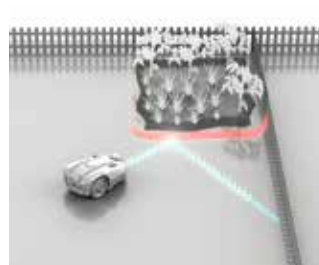

Many separate areas, bottlenecks and recesses

* The lawn area needs to be checked for suitable lawn boundaries

Made possible by a virtual fence – thanks to magnetic band accessory

Lay the supplied magnetic band in the garden and it will act like a virtual fence. The magnet sensors installed in the FREELEXO CAM detect the magnetic band and turn away at its limits. In this way you can create off-limit areas at short notice.

Newly planted tree
tree has been newly planted in the lawn area and is still sensitive. To protect it from collisions with the robot lawn mower you can use the virtual fence.

Lawn edges made better
Lawn edges that are poorly defined or hard to recognise by the robot lawn mower can be upgraded by the magnetic band for optimum demarcation of the mowing area in the garden.