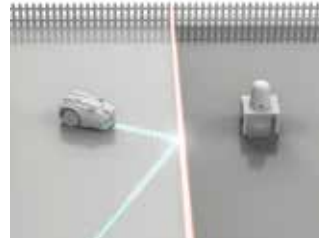

Flower meadow in the garden
A flower meadow in the garden is just beginning to grow and is attracting the first insects. Now is the wrong time for the robot lawn mower to pass through.