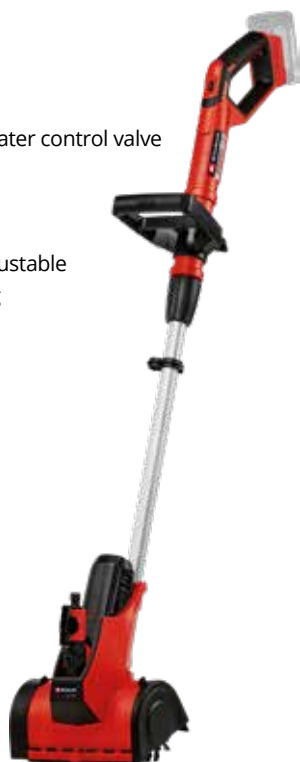

CORDLESS SURFACE BRUSH PICOBELLA 18/215

- > Garden hose connection inclusive water control valve
- > Forward/reverse running
- > Electronic speed control
- > Brush change without tools
- > Telescopic long handle, infinitely adjustable
- > 2-in-1 function: wet and dry cleaning

PXC battery voltage	18 V	
Max. working width	215 mm	
Diameter of brush	115 mm	
Idle speed	800 - 1400 min⁻¹	
Product weight	4.1 kg (excl. battery)	
Incl. surface brush	MEDIUM (smooth stone, e.g. tiles and concrete)	
Article number	3424200	

1x 18 V

Max. operating time per battery charge in idle mode – dependent on the selected speed

2.0 Ah	2.5 Ah	3.0 Ah	4.0 Ah	5.2 Ah	6.0 Ah	8.0 Ah
10-30 min	12-34 min	17-46 min	20-55 min	25-70 min	29-90 min	40-110 min

Accessories incl.

Surface Brush PICOBELLA 18/215 Accessories

Type	Article number	EAN	Material	Working width	Diameter of brush	Suitable for
Surface Brush SOFT	3424121		Nylon	195 mm	115 mm	Wood, artificial turf
Surface Brush MEDIUM (incl. side brush)	3424120		Nylon	215 mm	115 mm	stone
Surface Brush ULTRA	3424122		Steel	195 mm	115 mm	stone (robust)
Surface Brush ULTRA (incl. side brush)	3424126		Steel	215 mm	115 mm	stone (robust)