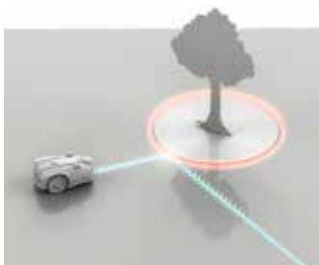

Many separate areas, bottlenecks and recesses

* The lawn area needs to be checked for suitable lawn boundaries

Made possible by a virtual fence – thanks to magnetic band accessory

Lay the supplied magnetic band in the garden and it will act like a virtual fence. The magnet sensors installed in the FREELEXO CAM detect the magnetic band and turn away at its limits. In this way you can create off-limit areas at short notice.

Newly planted tree
tree has been newly planted in the lawn area and is still sensitive. To protect it from collisions with the robot lawn mower you can use the virtual fence.

Lawn edges made better
Lawn edges that are poorly defined or hard to recognise by the robot lawn mower can be upgraded by the magnetic band for optimum demarcation of the mowing area in the garden.