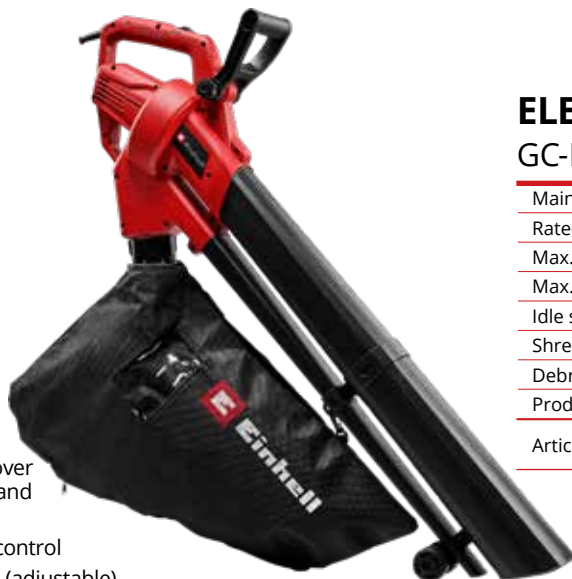

NEW

Autumn 2026

- Toolless change-over between suction and blowing function
- Electronic speed control
- Additional handle (adjustable)
- Guiding wheels
- Debris bag with window
- Carrying strap

ELECTRIC LEAF VACUUM