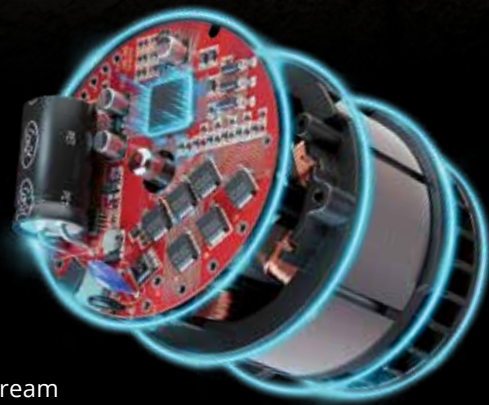

ENHANCED MOTOR PERFORMANCE AND MORE BATTERY POWER

The PROFESSIONAL tool range and brushless technology form the Dream Team for: More power. More reliability. More endurance.

Combined, they ensure that these powerful cordless tools exceed even the highest expectations.