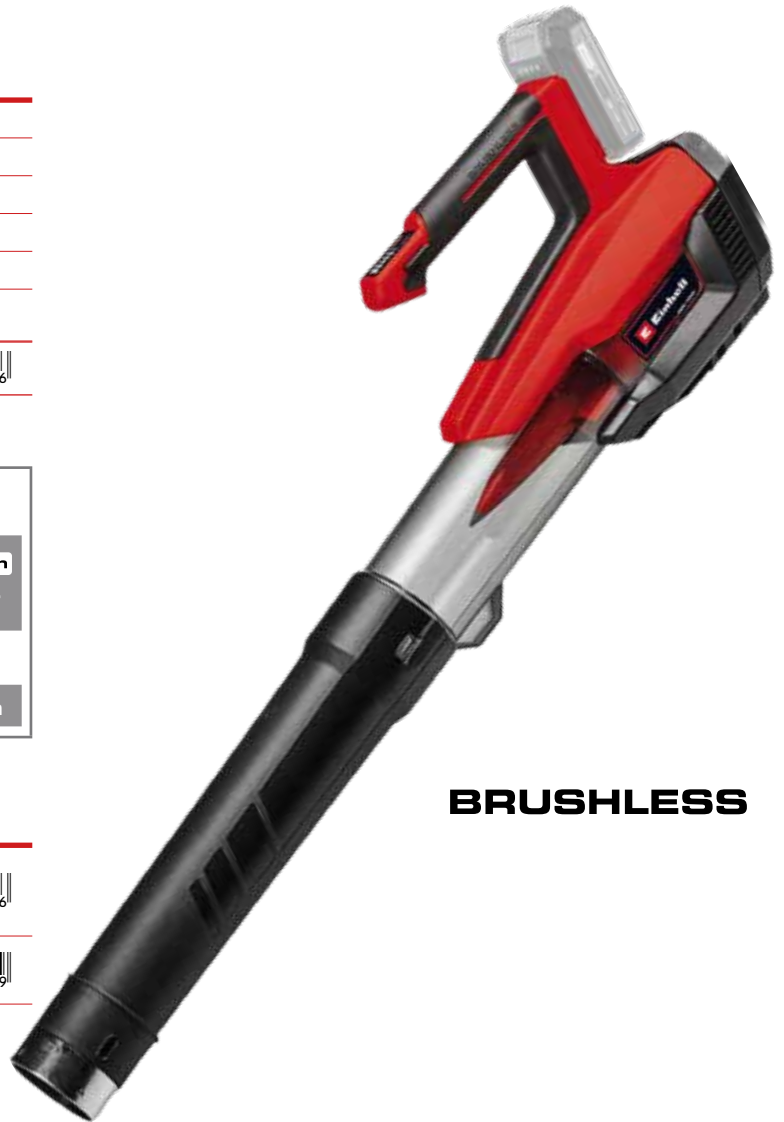

PROFESSIONAL CORDLESS LEAF BLOWER GP-LB 18/200 Li E Brushless

PXC battery voltage	18 V
Max. blow velocity	200 km/h
Max. blowing air flow	670 m³/h
Idle speed	13000 - 18000 min⁻¹
Product weight	2.2 kg (excl. battery)
Number of batteries / chargers included in the scope of delivery	0 pcs / 0 pcs
Article number	3433555

1x 18 V

Max. operating time per battery charge in idle mode – dependent on the selected speed

2.0 Ah	2.5 Ah	3.0 Ah	4.0 Ah	5.2 Ah	6.0 Ah	8.0 Ah
5-13 min	8-15 min	10-21 min	15-27 min	18-33 min	20-37 min	30-54 min

Max. operating time per battery charge in idle mode in TURBO mode

- min	3 min	5 min	6 min	10 min	12 min	15 min

BRUSHLESS

Matching accessories

	Gutter Cleaning Set (5-piece)	3433559	
	Car Drying Nozzle	3433562