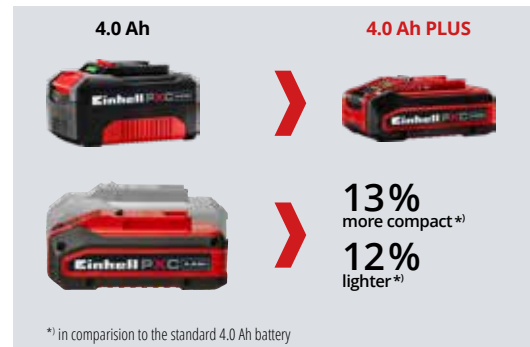

POWER X-CHANGE PLUS

By switching to the new "21700" cell format (21 mm diameter, 70.0 mm length) our latest Power X-Change batteries have acquired the best combination of power/running time and weight.

Why? Using this cell technology it is possible to achieve the same power and running time with five cells instead of the previous ten.

Benefits? The new batteries are 13% more compact and 12% lighter than their predecessors – at 100% power and running time.

Results: Light-weight all-rounders for energy-intensive applications such as in cordless chainsaws.