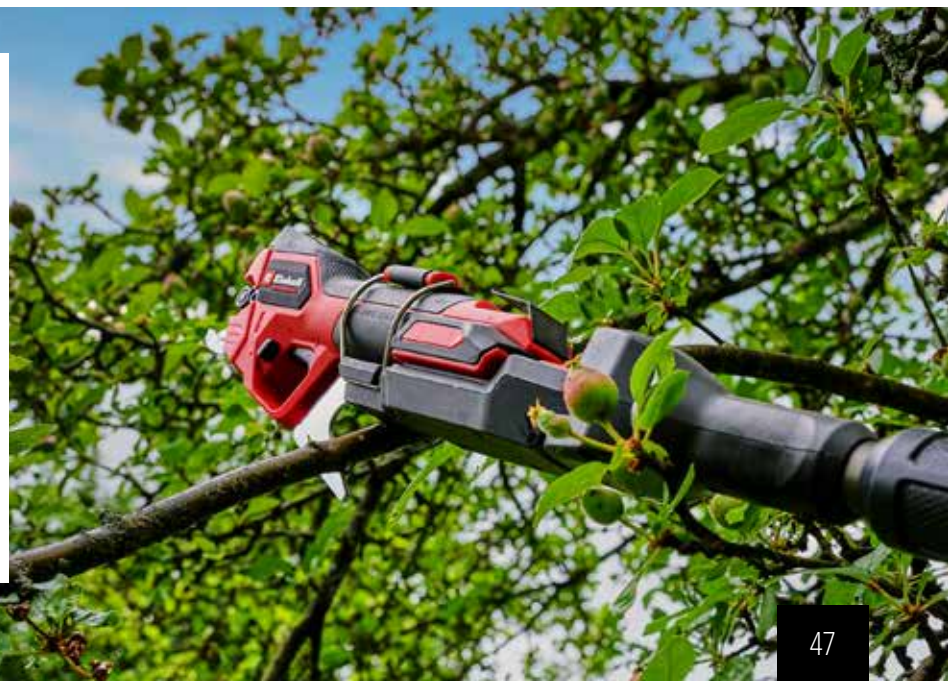

1x 18 V

Max. cuts per battery charge through round dry beech wood (ø 15 mm)

2.0 Ah	2.5 Ah	3.0 Ah	4.0 Ah	5.2 Ah	6.0 Ah	8.0 Ah
1450 pcs	1830 pcs	2175 pcs	2900 pcs	3860 pcs	4350 pcs	5800 pcs

BRUSHLESS

PROFESSIONAL CORDLESS PRUNING SHEARS GP-LS 18/35 Li Brushless