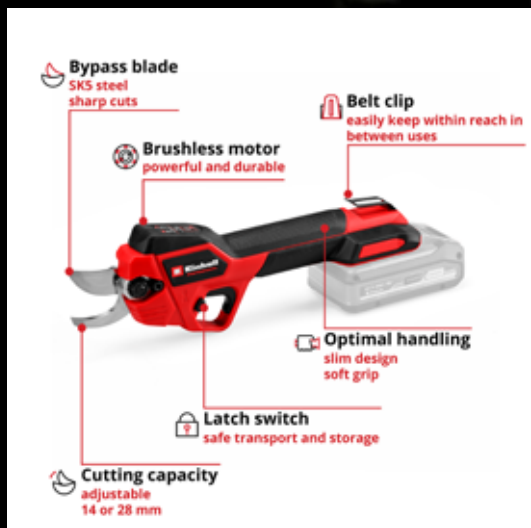

PROFESSIONAL CORDLESS PRUNING SHEARS GP-LS 18/28 Li Brushless

PXC battery voltage	18 V
Min. cutting capacity	14 mm
Max. cutting capacity	28 mm
Product weight	0.8 kg (excl. battery)
Number of batteries / chargers included in the scope of delivery	0 pcs / 0 pcs
Article number	3408320

BRUSHLESS

1x 18 V

Max. cuts per battery charge through round dry beech wood (ø 15 mm)

2.0 Ah	2.5 Ah	3.0 Ah	4.0 Ah	5.2 Ah	6.0 Ah	8.0 Ah
1450 pcs	1830 pcs	2175 pcs	2900 pcs	3860 pcs	4350 pcs	5800 pcs